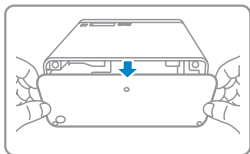

Projector remote control

Remote control for Android TV™

Streaming media player (ELPAP12)

For more information

epson.sn 

1

Streaming media player (ELPAP12)

2