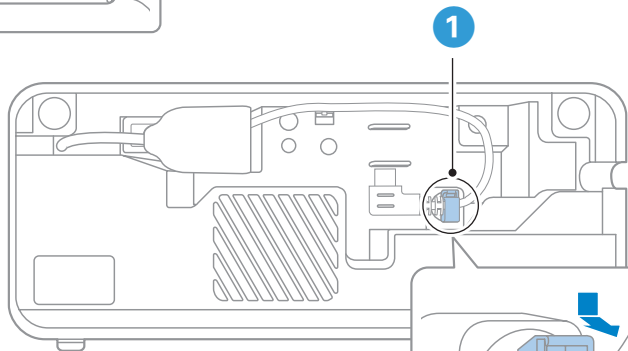

Projector remote control

Remote control for Android TV™

Streaming media player (ELPAP12)

For more information

epson.sn 

1

Streaming media player (ELPAP12)

2