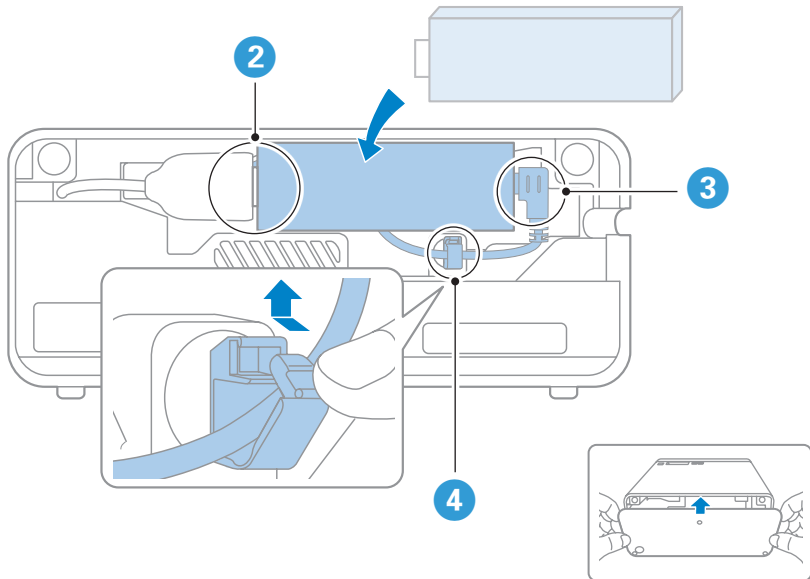

Projector remote control

Remote control for Android TV™

Streaming media player (ELPAP12)

For more information

epson.sn 

1

Streaming media player (ELPAP12)

2