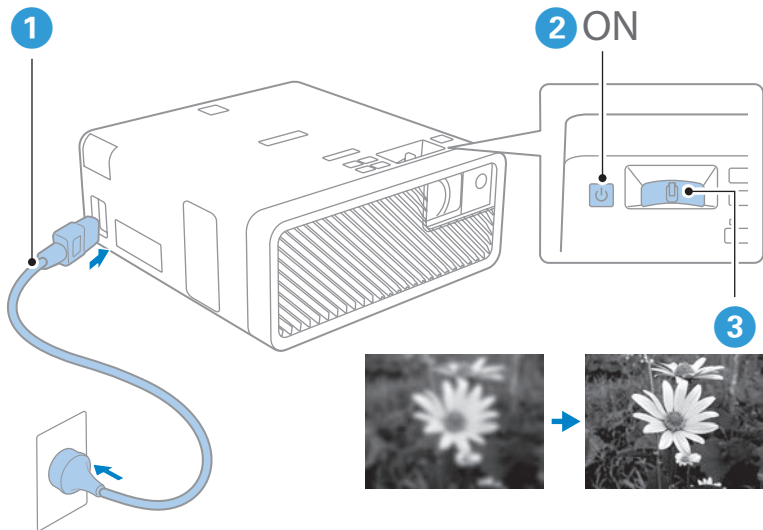

Projector remote control

Remote control for Android TV™

Streaming media player (ELPAP12)

For more information

epson.sn 

1

Streaming media player (ELPAP12)

2