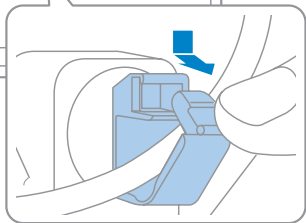

Projector remote control

Remote control for Android TV™

Streaming media player (ELPAP12)

For more information

epson.sn 

1

Streaming media player (ELPAP12)

2