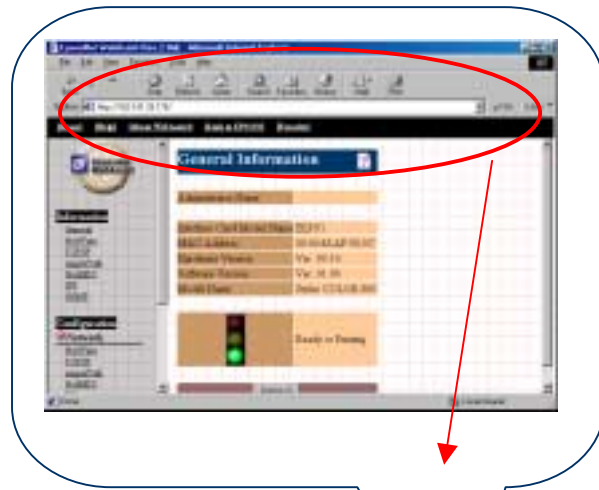

EPSONNet WebAssist (Web base monitor utility)