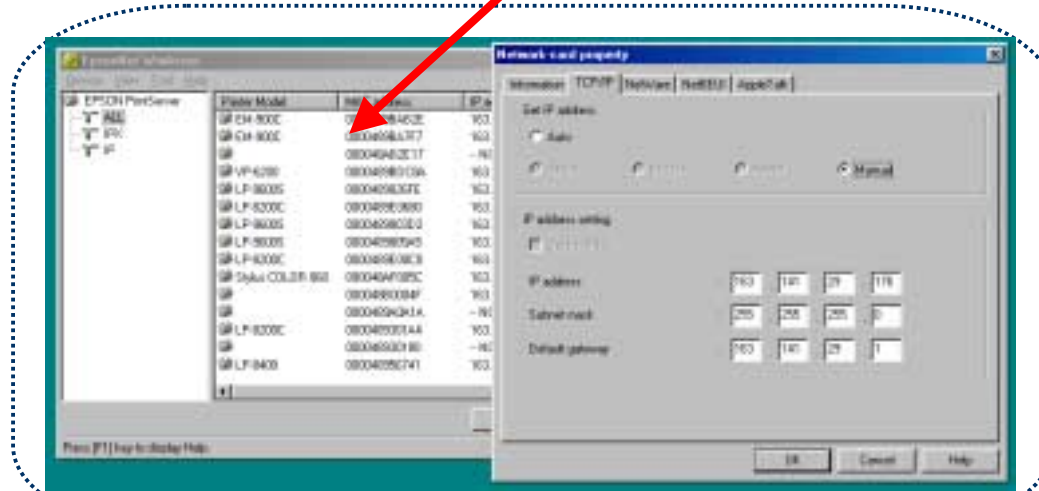

EPSON Network Utility

EPSON Network Utility

- EPSONNet WinAssist
- EPSONNet WebAssist (內建於網路介面卡內)
- EPSONNet WebManager
- EPSON Direct Print
- EPSONNet Internet Print

EPSONNet WinAssist

EPSON 網路卡參數設定工具

點選所要設定的印機,設定網路卡的參數