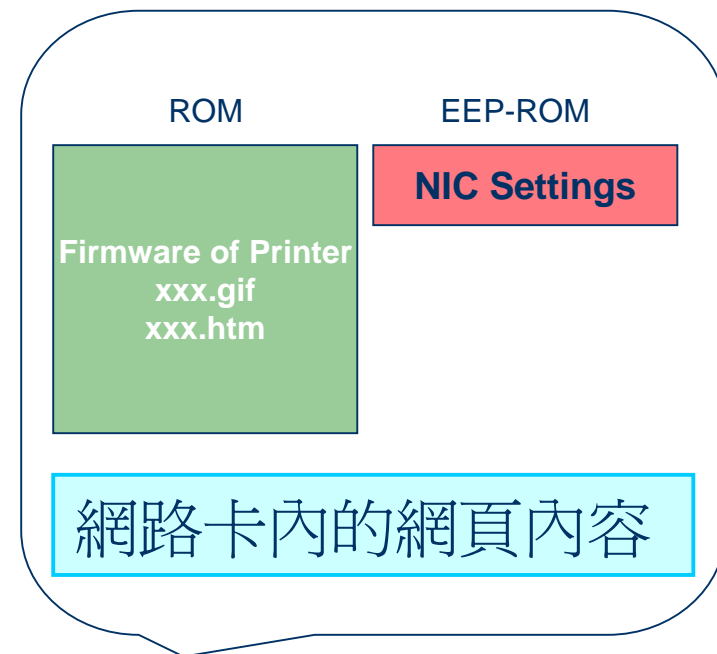

EPSON Network Utility

EPSON Network Utility

- EPSONNet WinAssist
- EPSONNet WebAssist (內建於網路介面卡內)
- EPSONNet WebManager
- EPSON Direct Print
- EPSONNet Internet Print

EPSONNet WinAssist

EPSON 網路卡參數設定工具

點選所要設定的印機,設定網路卡的參數

EPSONNet WebAssist (Web base monitor utility)

在IE 4.0(以上)輸入印表機的IP

xxx.htm
←xxx.gif

網路印表機

EPSONNet WebManager (網路群組監控管理程式)

EPSON Direct Print

適用Win95/98/NT/2000 Peer to Peer 列印工具

EPSON Direct Print

新增IPP Port

輸入URL位址